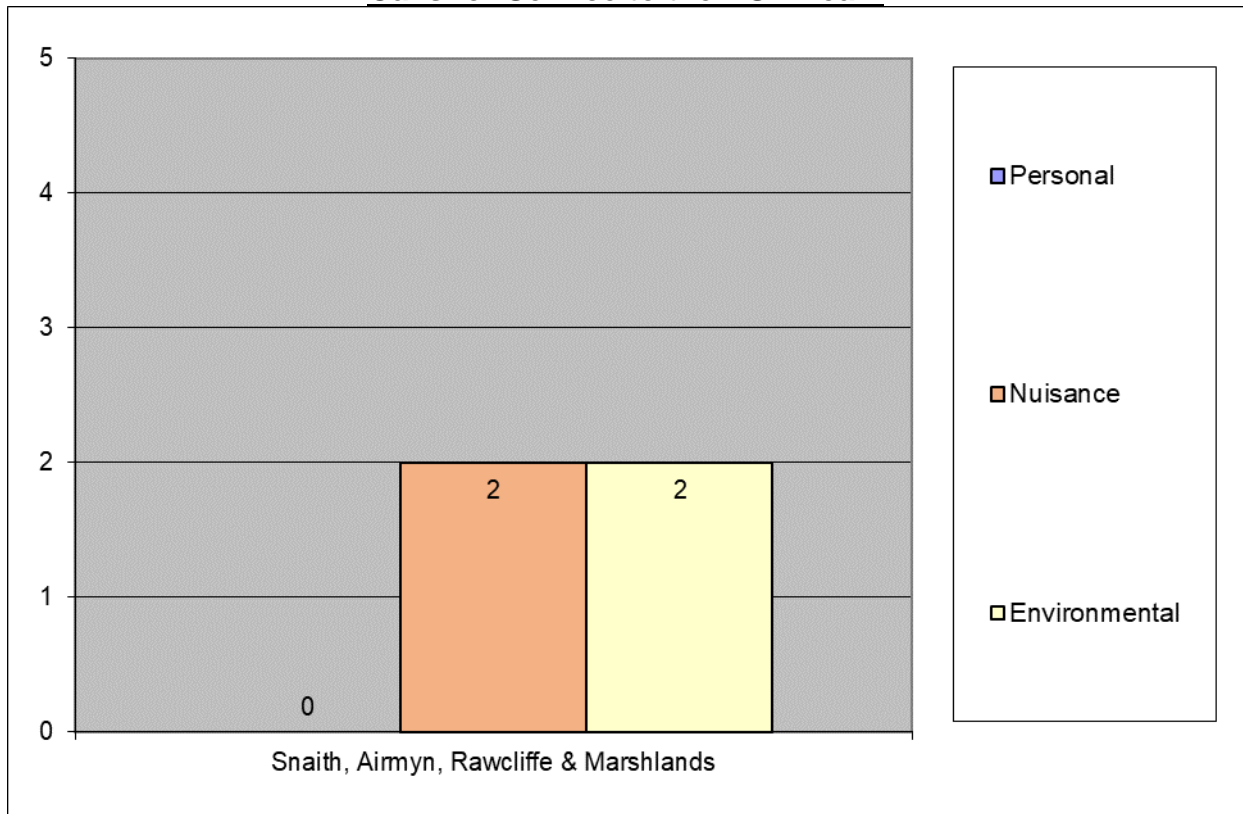

Calls for Service to the ASB Team

Snaith, Airmyn, Rawcliffe and Marshland

Six month data represents 1 October 2022 to 31 March 2023

Breakdown by Ward
Interventions to Tackle ASB

*Court Orders include ASBOs, Criminal Behaviour Orders and Civil Injunctions

Calls for Service to the ASB Team

Snaith, Airmyn, Rawcliffe and Marshland

Six month data represents 1 October 2022 to 31 March 2023

Neighbourhood Watch Groups and Community Projects