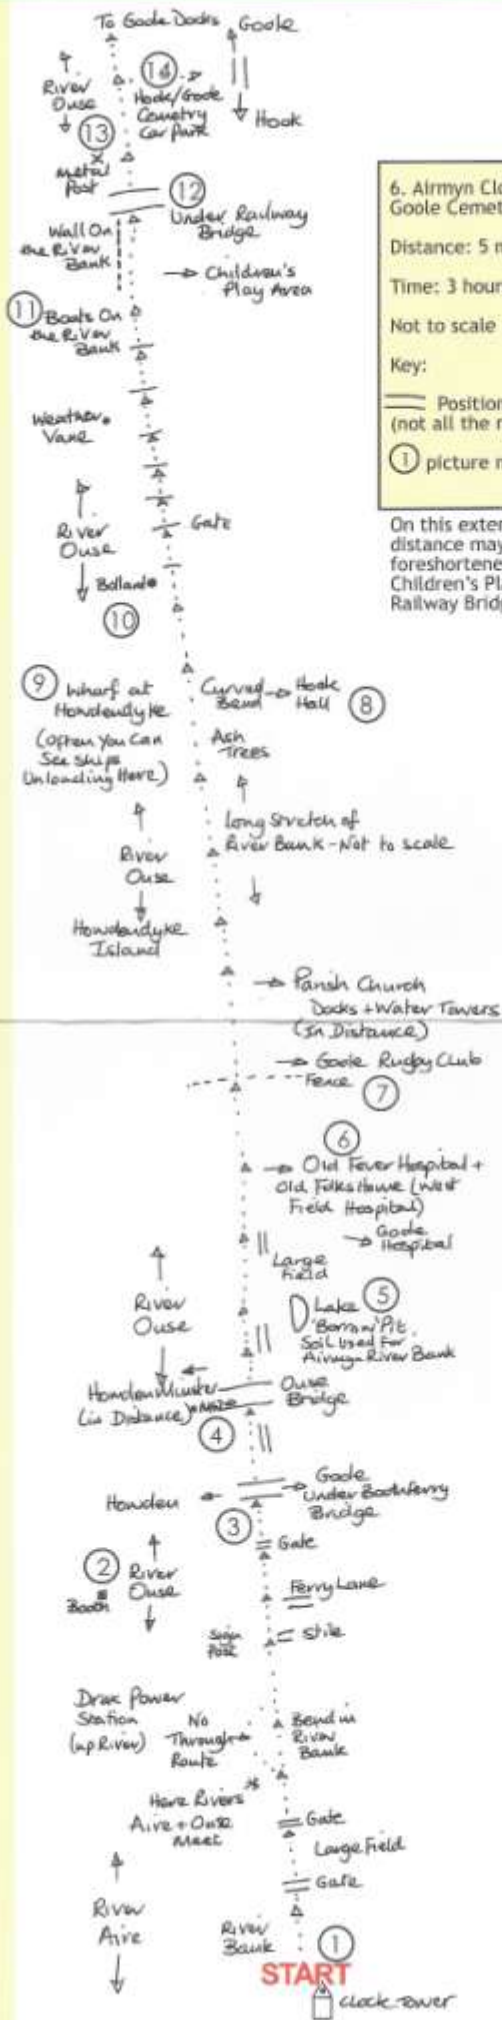

7

6

5

4

3

2

1

6. Airmyn Clock Tower to Goole Cemetery  
 Distance: 5 miles approx  
 Time: 3 hours approx  
 Not to scale  
 Key:  
 ——— Position of road (not all the road shown)  
 ① picture number

On this extended walk, distance may be greatly foreshortened e.g. Children's Play Area to Railway Bridge.

14

15

12

11

10

7

8